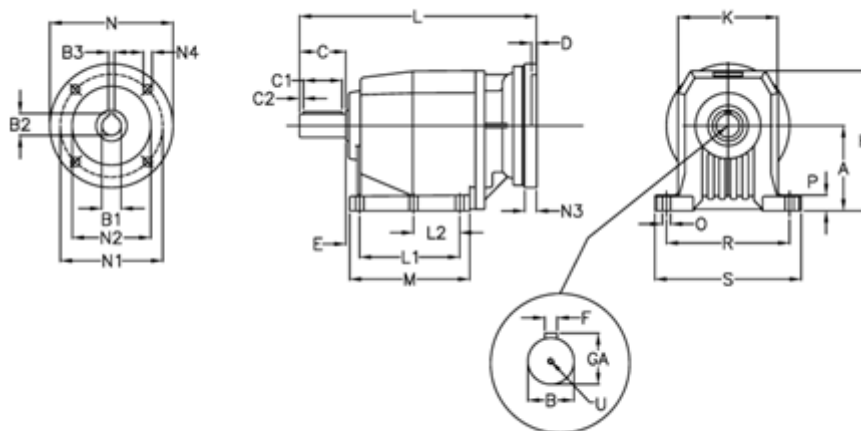

Article number: 40600702771255

Description: Helical gearbox
C702P-27,7-P160B5

Measures

A = 210	D = 6.0	L2 = 0.0	P = 30
B = 60	E = 25	M = 222.0	R = 300
B1 = 42	F = 18	N = 350	S = 350
B2 = 45.3	GA = 64.0	N1 = 300	U = M20x42
B3 = 12	H = 349	N2 = 250	
C = 120	K = 262	N3 = 23	
C1 = 90	L = 575.0	N4 = 18	
C2 = 15	L1 = 165.0	O = 22	